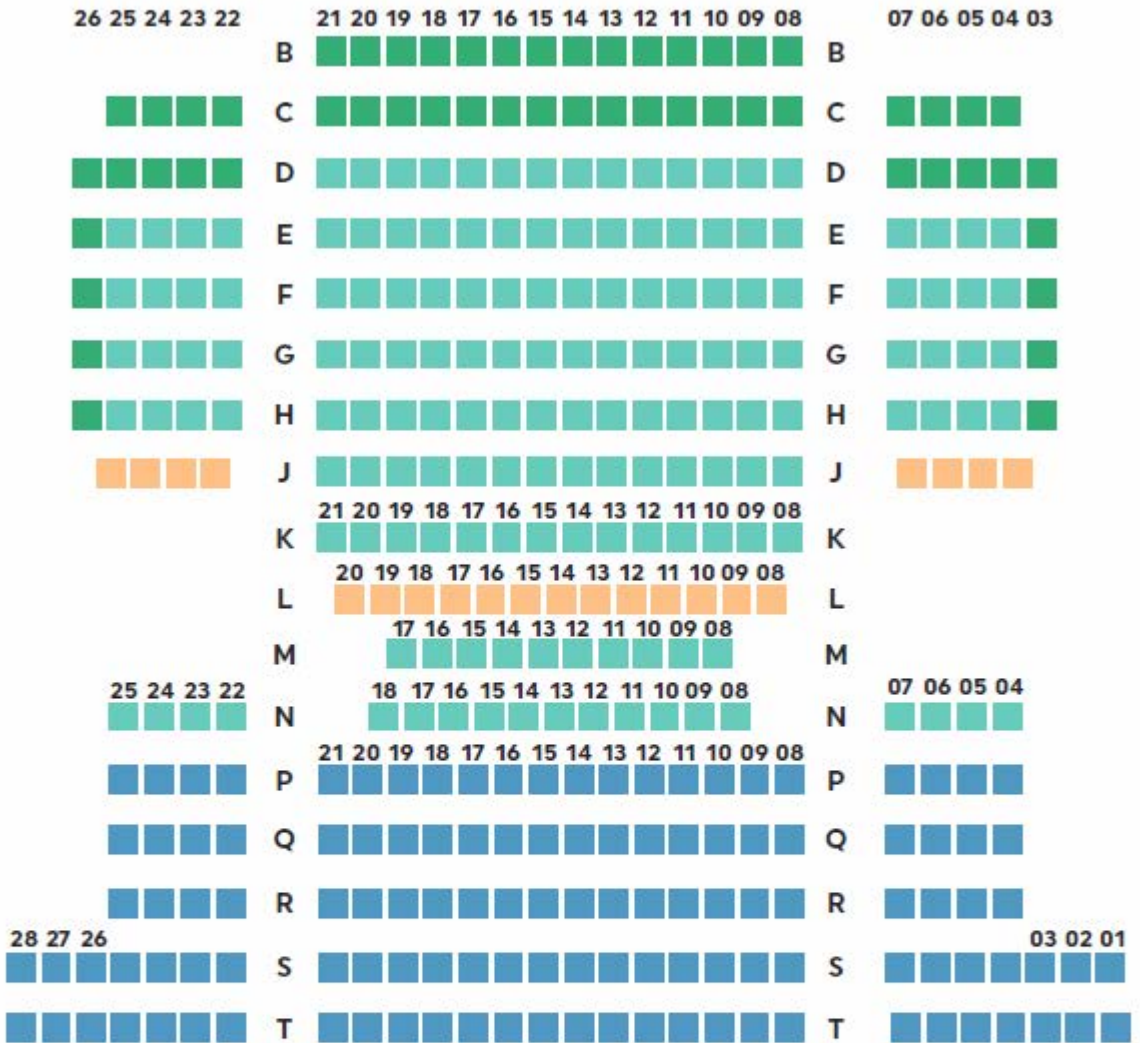

STAGE

BALCONY

STAGE

HIGH COCKTAIL TABLES
(U-ZZ)

BAR

Premium Seating

Preferred Seating

ACT
listening lounge