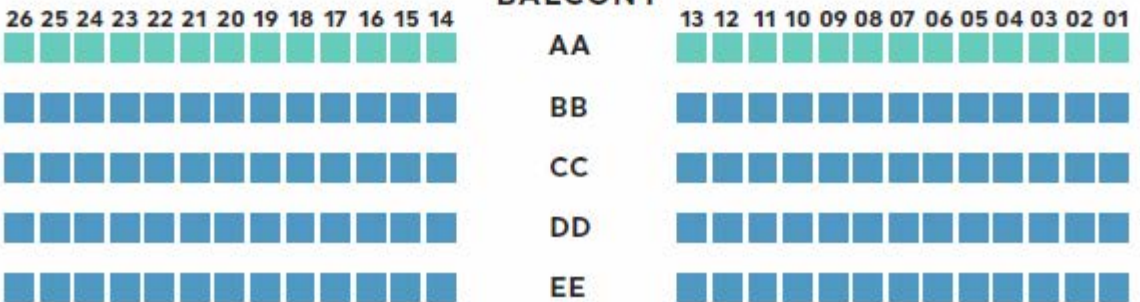

STAGE

BALCONY

STAGE

HIGH COCKTAIL TABLES
(U-ZZ)

BAR

Premium Seating

Preferred Seating

ACT
listening lounge